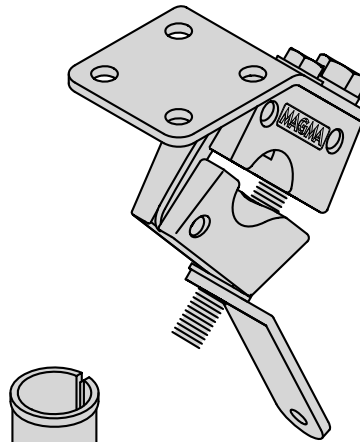

T10-380 "Single" Horizontal Round Rail Mount

Fits Standard Rails 7/8" * or 1"
(22* mm or 25.5 mm)

*7/8" plastic rail adapter not for use on grills larger than 9" x 18".
Use T10-580 *7/8" "Dual" Horizontal Rail Mount.

Mount Weight 0.80 lb.
(0.36 kg)

MAGMA PRODUCTS, INC.

3940 PIXIE AVE. • LAKEWOOD, CA 90712
TEL (562) 627-0500 • FAX (562) 627-0550
www.MagmaProducts.com
email: Mail@MagmaProducts.com

Adapter included
to fit 7/8" rail